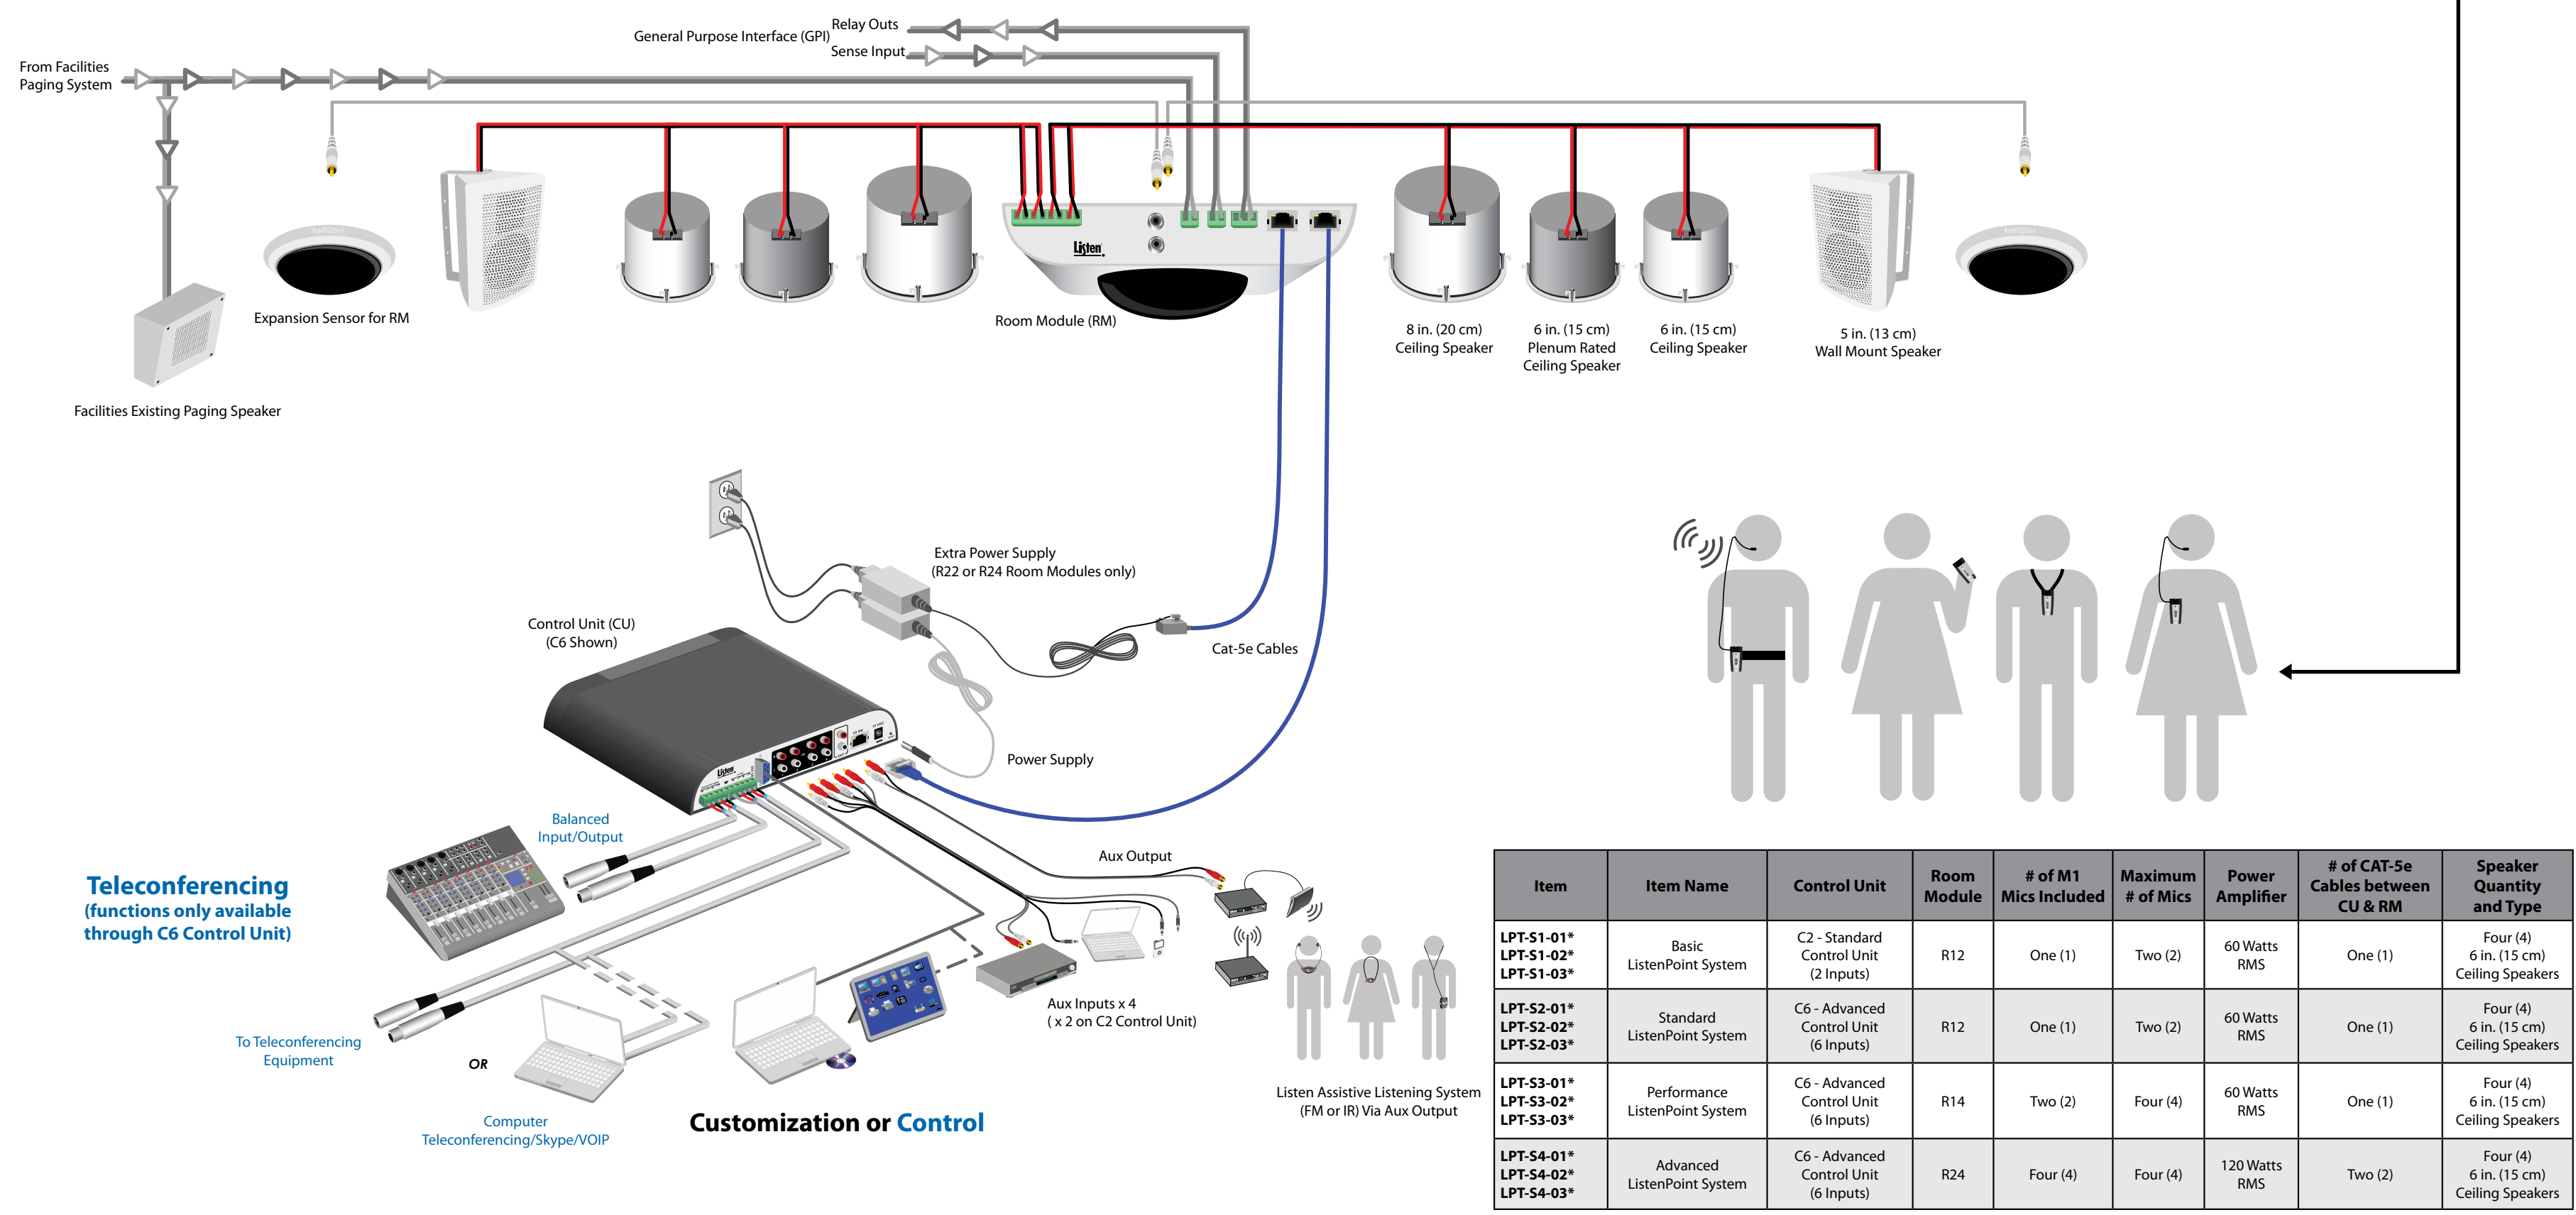

Teleconferencing
(functions only available through C6 Control Unit)

To Teleconferencing Equipment

Computer Teleconferencing/Skype/VOIP

Customization or Control

Listen Assistive Listening System (FM or IR) Via Aux Output

Item	Item Name	Control Unit	Room Module	# of M1 Mics Included	Maximum # of Mics	Power Amplifier	# of CAT-5e Cables between CU & RM	Speaker Quantity and Type
LPT-S1-01* LPT-S1-02* LPT-S1-03*	Basic ListenPoint System	C2 - Standard Control Unit (2 Inputs)	R12	One (1)	Two (2)	60 Watts RMS	One (1)	Four (4) 6 in. (15 cm) Ceiling Speakers
LPT-S2-01* LPT-S2-02* LPT-S2-03*	Standard ListenPoint System	C6 - Advanced Control Unit (6 Inputs)	R12	One (1)	Two (2)	60 Watts RMS	One (1)	Four (4) 6 in. (15 cm) Ceiling Speakers
LPT-S3-01* LPT-S3-02* LPT-S3-03*	Performance ListenPoint System	C6 - Advanced Control Unit (6 Inputs)	R14	Two (2)	Four (4)	60 Watts RMS	One (1)	Four (4) 6 in. (15 cm) Ceiling Speakers
LPT-S4-01* LPT-S4-02* LPT-S4-03*	Advanced ListenPoint System	C6 - Advanced Control Unit (6 Inputs)	R24	Four (4)	Four (4)	120 Watts RMS	Two (2)	Four (4) 6 in. (15 cm) Ceiling Speakers