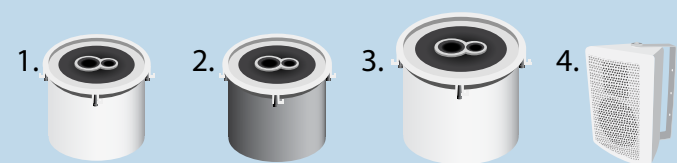

ListenPoint Speakers

Item	Item Name
1.	LPT-A104 6 in. (15 cm) Ceiling Speaker
2.	LPT-A104-P 6 in. (15 cm) Plenum Rated Ceiling Speaker
3.	LPT-A105 8 in. (20 cm) Ceiling Speaker
4.	LPT-A106 5 in. (13 cm) Wall Mount Speaker