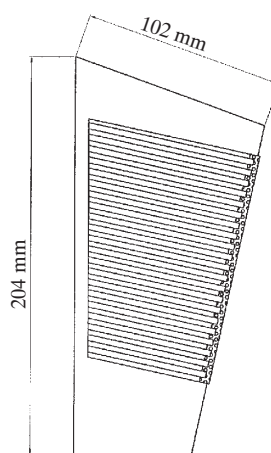

W10 wall speaker

Wall speaker with metal grill and built-in 100V transformer, white colour

Model	Speakers	Frequency Response	Transformer power taps	SPL (@1m/1W)
W10	5" woofer	205-20'000Hz	10W-5W-2,5W	92 dB