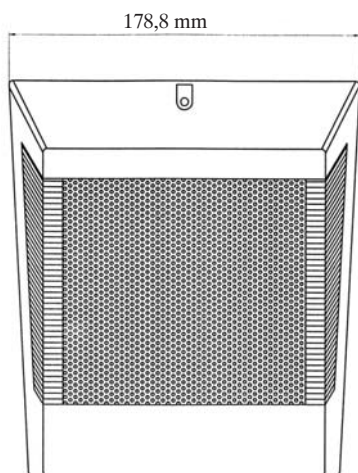

W10 wall speaker

Wall speaker with metal grill and built-in 100V transformer, white colour

Model	Speakers	Frequency Response	Transformer power taps	SPL (@1m/1W)
W10	5" woofer	205-20'000Hz	10W-5W-2,5W	92 dB